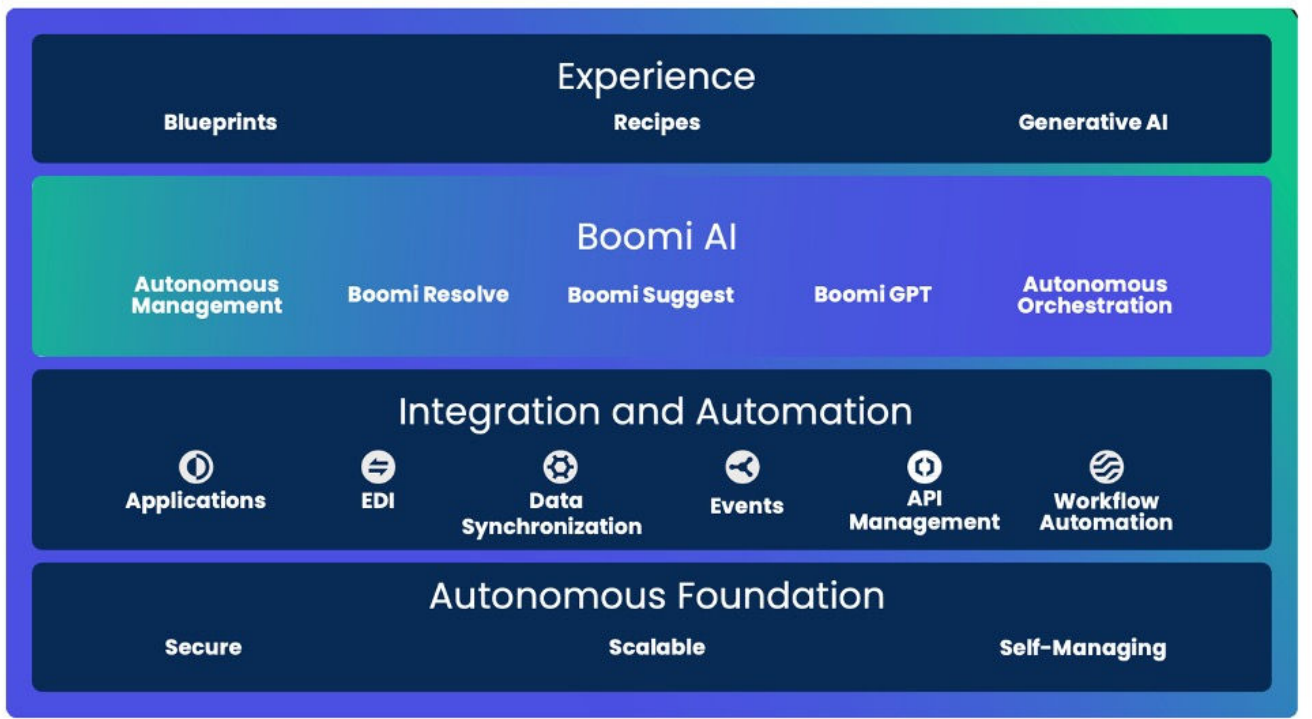

Seamlessly Connect Applications, Data, and People Across Your Ecosystem

Your business depends on the ability to get information where it's needed, when it's needed, whether interacting inside your organization or externally with partners and customers. But too often, your business applications are disconnected information silos that result in manual processes and inconsistent data, hindering your organization's ability to meet market demand and stay ahead of your competition.

Boomi's multi-cloud, independent platform automates business processes to accelerate your ability to integrate every part of your connected business.

Why Boomi?

The Boomi platform provides the flexibility, scalability, and security you need to integrate and automate your organization — all in one place. Our platform services work together along the entire integration and automation journey, from discovering data to connecting applications and businesses, publishing APIs, and developing low-code apps to delight your users.

Composability

Realize business value with reusable, build once, use anywhere models

Democratization

Free up your workforce to focus on innovation and do more with less

Visibility and Control

Get the security of centralized governance with an end-to-end view of your integration ecosystem

The Complete Platform for Digital Transformation

The Boomi platform helps organizations modernize and automate critical processes to achieve business outcomes faster. You get the benefit of a single, independent platform that can connect all your systems and handle all your data flows, regardless of your technology. With the Boomi platform, you can eliminate the time and expense of multiple tools, provide consistent user experiences, and get the flexibility to run your operations as you choose. With Boomi, you can: